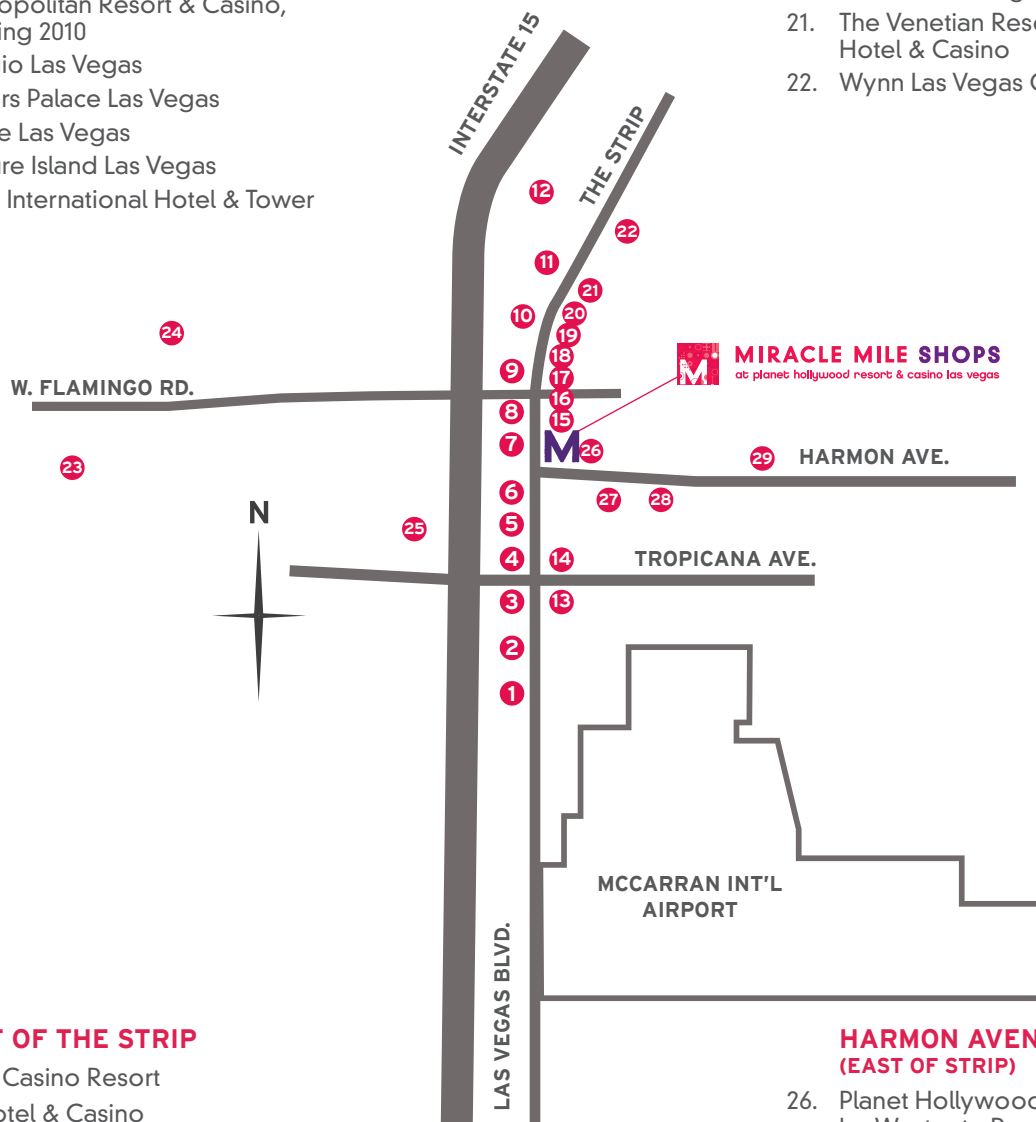

**WEST SIDE OF THE STRIP
(SOUTH TO NORTH)**

1. Four Seasons, Mandalay Bay
THEhotel at Mandalay Bay
2. Luxor Las Vegas
3. Excalibur Hotel & Casino
4. New York-New York Hotel & Casino
5. Monte Carlo Resort & Casino
6. MGM's Project CityCenter,
Opening 2009
7. Grand Hyatt Las Vegas
Cosmopolitan Resort & Casino,
Opening 2010
8. Bellagio Las Vegas
9. Caesars Palace Las Vegas
10. Mirage Las Vegas
11. Treasure Island Las Vegas
12. Trump International Hotel & Tower

**EAST SIDE OF THE STRIP
(SOUTH TO NORTH)**

13. Tropicana Las Vegas
14. MGM Grand Hotel & Casino
15. Planet Hollywood
Resort & Casino
16. Paris Las Vegas
17. Bally's Hotel & Casino
18. Flamingo Las Vegas
19. Imperial Palace Hotel & Casino
20. Harrah's Las Vegas
21. The Venetian Resort
Hotel & Casino
22. Wynn Las Vegas Casino Resort

WEST OF THE STRIP

23. Palms Casino Resort
24. Rio Hotel & Casino
25. Panorama Towers
Luxury Condominiums

**HARMON AVENUE
(EAST OF STRIP)**

26. Planet Hollywood Towers
by Westgate Resorts,
Opening 2009
27. Marriott's Grand Chateau Hotel
28. The Signature at MGM Grand
Luxury Hotel
29. Hard Rock Hotel & Casino